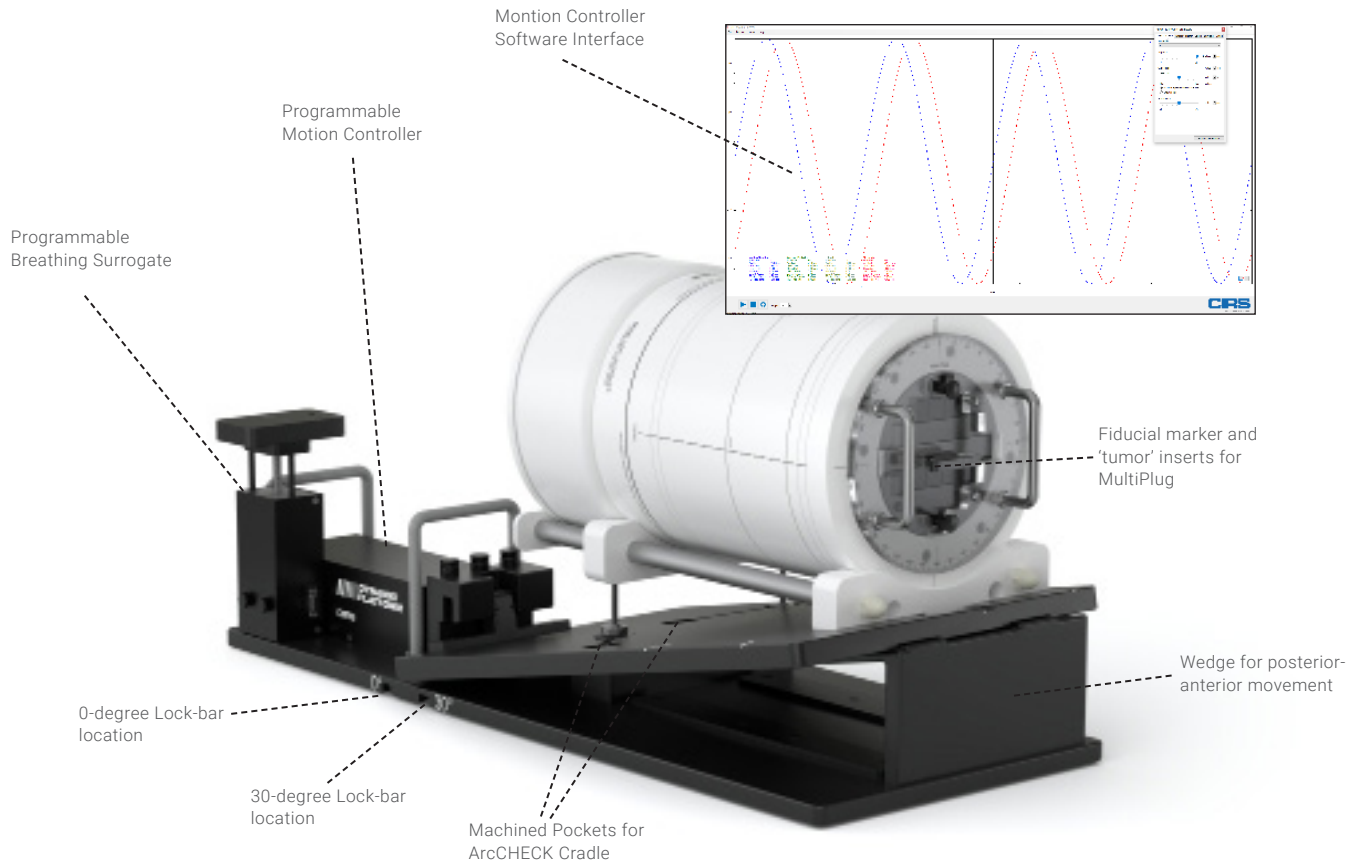

### Features and Benefits

Enhanced Dynamic Platform:

- Easily set up for 1D, 2D or 3D motion QA
- Proven motion platform design and technology for sub-millimeter accuracy
- Lock-bar locations for 0- and 30-degree rotation setups
- Multiple machined pockets for positioning the ArcCHECK
- 11.3° inclined plane provides +/- 5.0 mm (10 mm total) of motion in posterior-anterior direction
- 30° rotation provides +/- 12.5 mm (25 mm total) of lateral motion
- Surrogate platform simulates posterior-anterior chest wall motion
- Surrogate and phantom motion are independently programmable
- Motion software enables breathing waveforms with different cycles, amplitudes, start positions and phase shifts

ArcCHECK:

- The only true 4D array specifically designed for QA of today's modern rotational deliveries
- 1,386 SunPoint Diode Detectors (0.019 mm<sup>3</sup>)
- Consistent Beams Eye View (BEV) for all gantry angles measuring entrance and exit dose
- MultiPlug inserts with fiducials and tissue mimicking 'tumor' for easy tracking

1D Motion Setup

3D Motion Setup

## Specifications

<b>Dimensions (platform only) (cm)</b>	92.3(L) x 37.5(W) x 24.8(H)
<b>Weight (platform only) (kg)</b>	18.4
<b>Weight (with ArcCHECK)(kg)</b>	33.8
<b>Position Accuracy (mm)</b>	+/- 0.1
<b>Maximum Amplitude Inf/Sup (mm)</b>	+/- 25.0 (50 total)
<b>Maximum Amplitude Lateral (mm)</b>	+/- 12.5 (25 total)
<b>Maximum Amplitude Pos/Ant (mm)</b>	+/- 5.0 (10 total)
<b>Maximum Amplitude Surrogate (mm)</b>	+/- 25.0 (50 total)
<b>Editable Built-In Waveforms</b>	sin(t), 1-2cos4(t), 1-2cos6(t), sawtooth, sharkfin
<b>Power</b>	110-250 VAC, 50/60 Hz