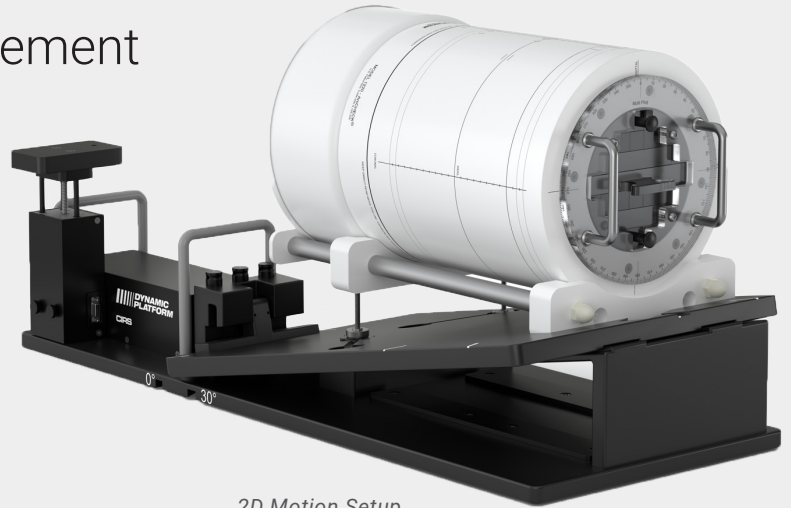

## Accurate QA of Motion Management Capable Delivery Systems

MotionCHECK 3D combines the Enhanced Dynamic Platform with the ArcCHECK® for quality assurance of systems that perform tumor tracking and gating, such as the Accuray Radixact® system with Synchrony®.

### Features and Benefits

Enhanced Dynamic Platform:

- Easily set up for 1D, 2D or 3D motion QA
- Proven motion platform design and technology for sub-millimeter accuracy
- Lock-bar locations for 0- and 30-degree rotation setups
- Multiple machined pockets for positioning the ArcCHECK
- 11.3° inclined plane provides +/- 5.0 mm (10 mm total) of motion in posterior-anterior direction
- 30° rotation provides +/- 12.5 mm (25 mm total) of lateral motion
- Surrogate platform simulates posterior-anterior chest wall motion
- Surrogate and phantom motion are independently programmable
- Motion software enables breathing waveforms with different cycles, amplitudes, start positions and phase shifts

ArcCHECK:

- The only true 4D array specifically designed for QA of today's modern rotational deliveries
- 1,386 SunPoint Diode Detectors (0.019 mm<sup>3</sup>)
- Consistent Beams Eye View (BEV) for all gantry angles measuring entrance and exit dose
- MultiPlug inserts with fiducials and tissue mimicking 'tumor' for easy tracking